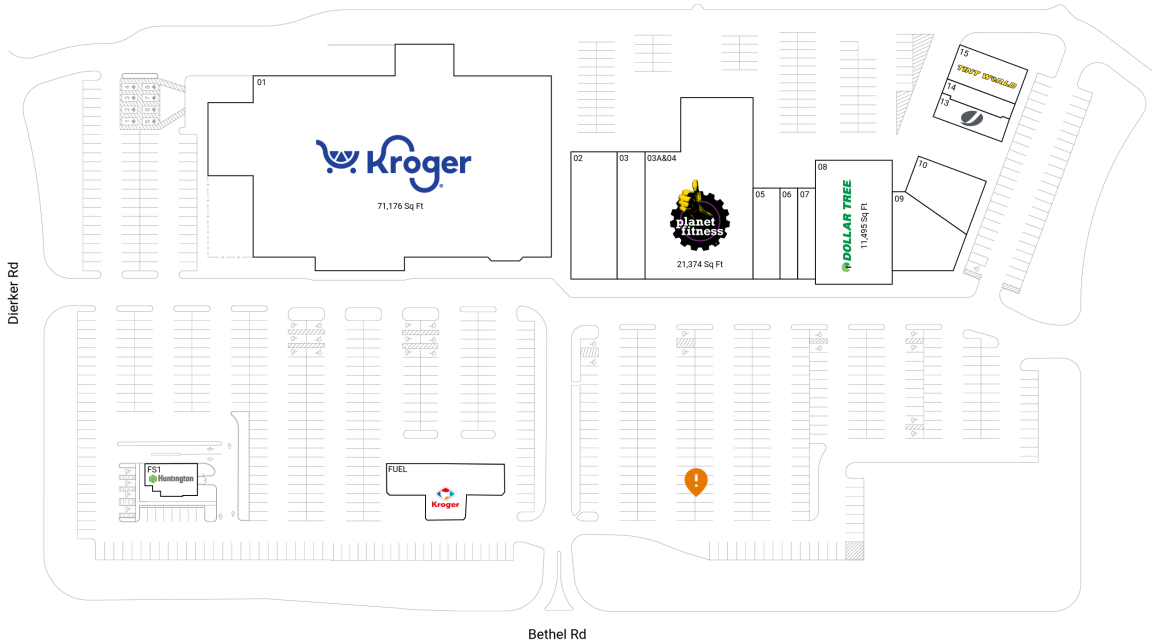

Crown Point

2002-2009 Crown Plaza Drive | Columbus, OH 43235

Franklin County Columbus, OH 144,931 Sq Ft

40.0653, -83.0727

Available Spaces

12 1,756 Sq Ft

Current Tenants Space size listed in square feet

01	Kroger	71,176
02	Classy Nails 2/Sen Brows	7,000
03	MG Choreography	4,340
03A&04	Planet Fitness	21,374
05	Cafe Elena	3,000
06	Luna Pizza Kitchen	2,000
07	Aquatic Adventures Ohio	2,000
08	Dollar Tree	11,495
09	Hunan Lion	6,000
10	Sudanese Community Center	3,040
11	Go Lite Lipo Lounge	1,950
13	Jazzercise	2,000
14	Wine & Canvas	1,600
15	Tint World	3,200
FS1	The Huntington National Bank	3,000
FUEL	Kroger Fuel Center	0

This site plan is for illustrative and information purposes only, showing the general layout of the shopping center; and is not a legal survey. Brixmor makes no representation or warranty that the shopping center is exactly as depicted as site conditions and tenant mix are subject to change over time.